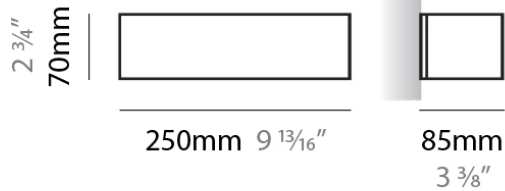

TOY SURFACE

D83137

GENERAL

Series: Toy

Brand: Panzeri

Division: Design

Mounting Type: Surface

Mounting Location: Wall

Subcategory: Ambient

PHYSICAL

Shape: Rectangle

Length (mm): 250

Length (in): 9 ⁷/₁₆

Height (mm): 70

Height (in): 2 ³/₄

Extension (mm): 85

Extension (in): 3 ¹/₄

Light Distribution: Direct / Indirect

Weight (kg): 0.9

Weight (lbs): 2

Diffuser: Frost White Glass

Fixture Finish: WHI

Fixture Material: Metal

ELECTRICAL

Number of Lamps: 1

Lamp Type: CFL

Bulb Included: Bulb Not Included

Total Output Wattage (W): 26

Max. Wattage Per Lamp (W): 26

Lamp Base: GX24-q3

Dimming: Non-Dimmable

Driver Included: Yes

Driver Type: Ballast - 120Vac - Non-dimming

Input Voltage (V): 120

LED

OPTICAL

RATINGS AND CERTIFICATIONS

Certified By: CSA Certified to UL and CSA Standards

IP rating: IP40