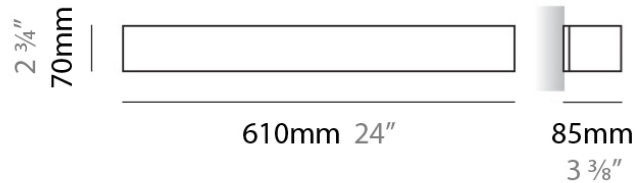

PROJECT
TYPE
NOTES
QUANTITY
DATE

TOY SURFACE

D83141

GENERAL

Series: Toy
Brand: Panzeri
Division: Design
Mounting Type: Surface
Mounting Location: Wall
Subcategory: Ambient

PHYSICAL

Shape: Rectangle
Length (mm): 610
Length (in): 24
Height (mm): 70
Height (in): 2 3/4
Extension (mm): 85
Extension (in): 3 3/8
Light Distribution: Direct / Indirect
Weight (kg): 2.7
Weight (lbs): 6
Diffuser: Frost White Glass
Fixture Finish: SST
Fixture Material: Metal

ELECTRICAL

Number of Lamps: 1
Lamp Type: LED Retrofit / CFL
Bulb Included: Bulb Not Included
Total Output Wattage (W): 30 / 55
Max. Wattage Per Lamp (W): 30 / 55
Lamp Base: GX24-q3
Driver Included: Yes
Driver Type: Ballast - 120Vac - Non-dimming
Input Voltage (V): 120

LED

OPTICAL

RATINGS AND CERTIFICATIONS

Certified By: CSA Certified to UL and CSA Standards
IP rating: IP40