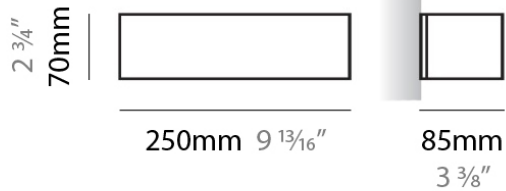

TOY SURFACE

D83285

GENERAL

Series: Toy _____
Brand: Panzeri _____
Division: Design _____
Mounting Type: Surface _____
Mounting Location: Wall _____
Subcategory: Ambient _____

PHYSICAL

Shape: Rectangle _____
Length (mm): 250 _____
Length (in): 9 7/8 _____
Height (mm): 70 _____
Height (in): 2 3/4 _____
Extension (mm): 85 _____
Extension (in): 3 1/4 _____
Light Distribution: Direct / Indirect _____
Weight (kg): 0.9 _____
Weight (lbs): 2 _____
Diffuser: Frost White Glass _____
Fixture Material: Metal _____

ELECTRICAL

Number of Lamps: 1 _____
Lamp Type: LED _____
Total Output Wattage (W): 12 _____
Dimming: Non-Dimmable _____
Driver Included: Yes _____
Driver Location: Integrated _____
Driver Type: Constant Current _____
Driver Class: Class 2 _____
Input Voltage (V): 120 _____
Upon Request: (Dimming and 277V options available with remote driver sold separately) _____

LED

Color Temperature (°K): 3000 _____
Nominal Lumen (lm): 2 x 730 _____
CRI: >80 CRI _____

OPTICAL

RATINGS AND CERTIFICATIONS

Certified By: CSA Certified to UL and CSA Standards _____
IP rating: IP40 _____