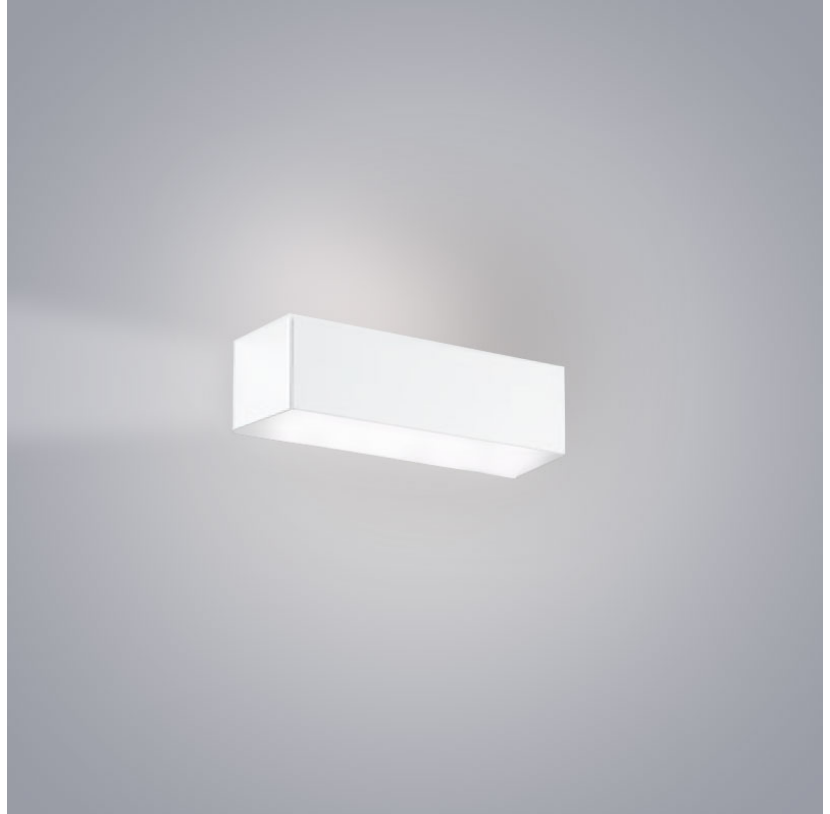

TOY SURFACE

D83137

GENERAL

Series: Toy

Brand: Panzeri

Division: Design

Mounting Type: Surface

Mounting Location: Wall

Subcategory: Ambient

PHYSICAL

Shape: Rectangle

Length (mm): 250

Length (in): 9 ⁷/₁₆

Height (mm): 70

Height (in): 2 ³/₄

Extension (mm): 85

Extension (in): 3 ¹/₄

Light Distribution: Direct / Indirect

Weight (kg): 0.9

Weight (lbs): 2

Diffuser: Frost White Glass

Fixture Finish: WHI

Fixture Material: Metal

ELECTRICAL

Number of Lamps: 1

Lamp Type: CFL

Bulb Included: Bulb Not Included

Total Output Wattage (W): 26

Max. Wattage Per Lamp (W): 26

Lamp Base: GX24-q3

Dimming: Non-Dimmable

Driver Included: Yes

Driver Type: Ballast - 120Vac - Non-dimming

Input Voltage (V): 120

LED

OPTICAL

RATINGS AND CERTIFICATIONS

Certified By: CSA Certified to UL and CSA Standards

IP rating: IP40